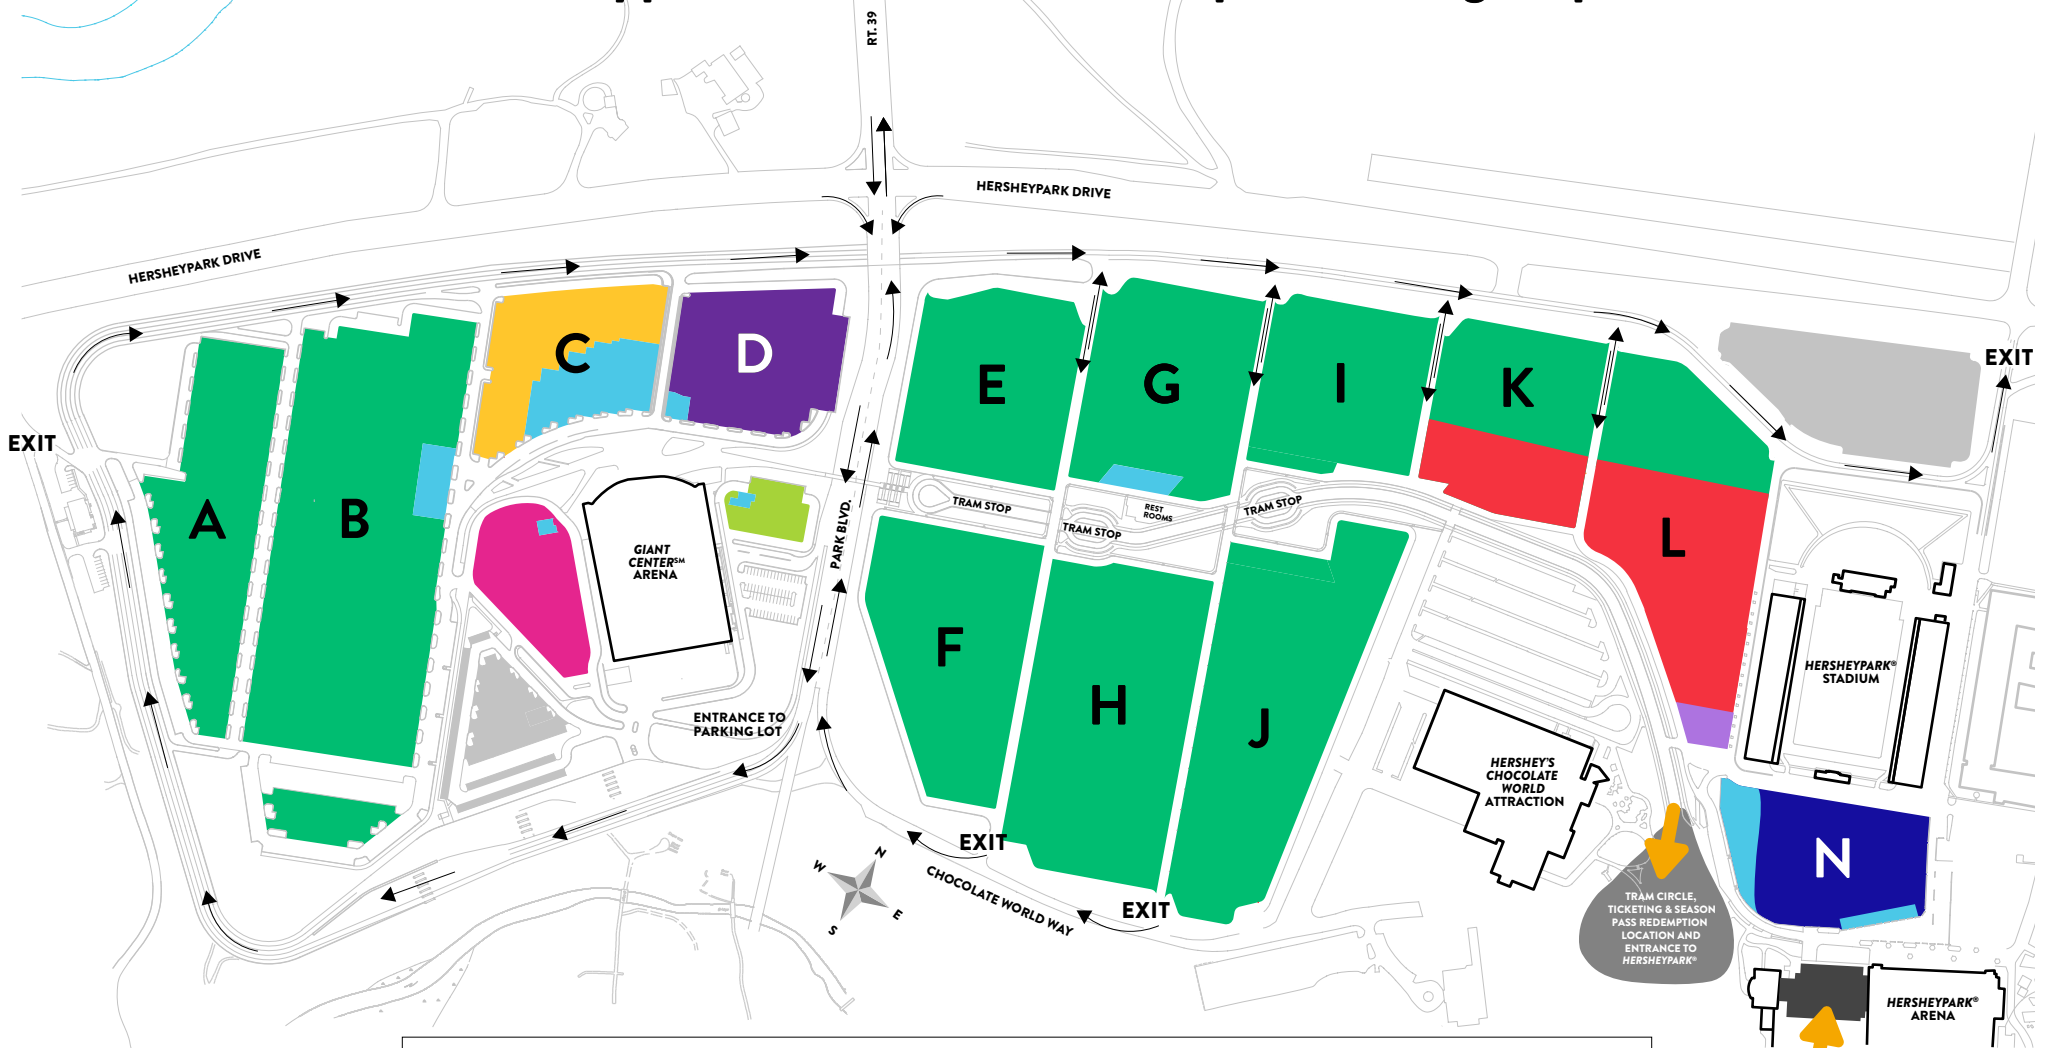

Hersheypark® Entertainment Complex Parking Map

LEGEND	
A, B, E-K	GENERAL PARKING (GIANT CENTER & HERSHEY PARK)
C	PREFERRED PARKING (GIANT CENTER)
D	CLUB SEAT PARKING (GIANT CENTER)
Light Blue	ACCESSIBLE PARKING (GIANT CENTER & HERSHEY PARK)
Pink	SUITE HOLDER PARKING (GIANT CENTER)
Light Green	MEDIA & ADMINISTRATION PARKING (GIANT CENTER)
Grey	EMPLOYEE PARKING (GIANT CENTER & HERSHEY PARK STADIUM)
L	SEASON PASS HOLDER & PREFERRED PARKING (HERSHEY PARK) <i>Valid Full Size, King Size or Giant Size Season Pass required. Subject to availability on a first-come-first-serve basis.</i>
N	EXCLUSIVE SEASON PASS HOLDERS' PARKING (HERSHEY PARK) <i>Valid Full Size, King Size or Giant Size Season Pass required. Subject to availability on a first-come-first-serve basis.</i>
Purple	RIDE SHARING LOT FOR DROP-OFFS & PICKUPS
Dark Grey	THE CHOCOLATIER™, MILTON'S™ ICE CREAM PARLOR AND THE SWEETERIE™ <i>Complimentary parking is available in the Season Pass Holder lot when Hersheypark is not open or during events. Guests can access this lot through the Hersheypark parking entry gate. If guests are visiting during Park or event hours a parking fee applies for our general parking lots.</i>

Parking Lot availability changes by event.

Please prepare to stop at the Parking Toll Plaza to purchase a one-day Parking Pass, scan a valid Season Pass, or scan a pre-purchased parking voucher.